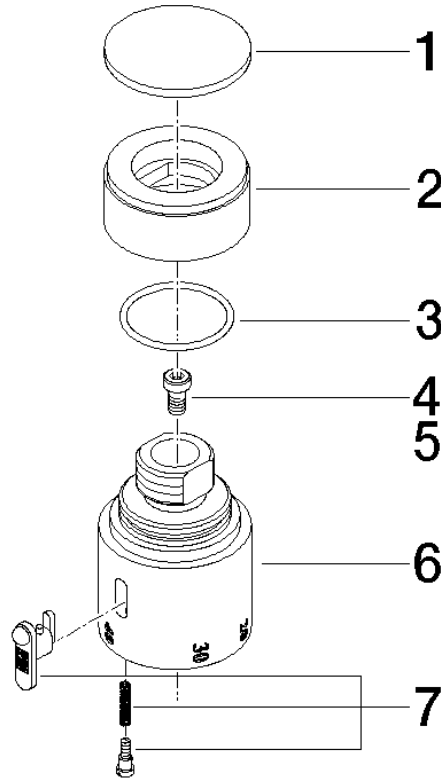

## Temperature control handle - Brushed Platinum

---

MADISON

11 420 220

11 420 220

11 420 220

Parts for other finishes can be found here: [Chrome](#)

Spare parts list

| No. | Item Number        | Name   | Quantity used | Delivery time |
|-----|--------------------|--------|---------------|---------------|
| 3   | 09 14 10 040 90    | seal   | 1             | 2             |
| 4   | 90 30 30 027 00 90 | screw  | 1             | 2             |
| 5   | 09 30 33 004 90    | screw  | 1             | 2             |
| 7   | 90 21 33 020 00 90 | handle | 1             | 2             |